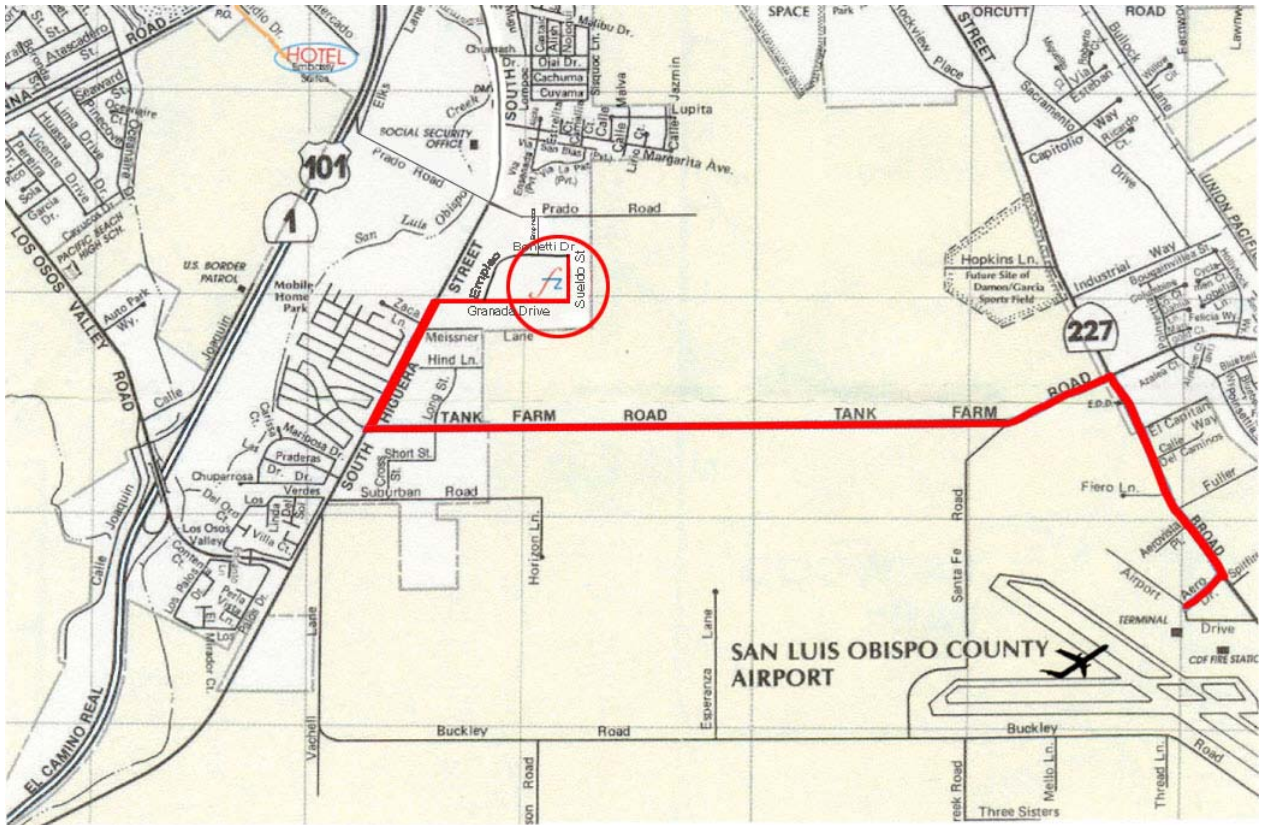

Headquarters are located at:

231 Bonetti Drive, San Luis Obispo, CA 93401

Direct Line: 805.546.0610

From the San Luis Obispo Airport to FzioMed

Exit the Airport

Turn Left onto Broad Street (Hwy 227)

Turn Left onto Tank Farm Road

Turn Right onto South Higuera Street

Turn Right onto Granada Drive

At the end of Granada turn Left on Sueldo Street

Turn Left into FzioMed Driveway

Entrance located on South Side, Lobby on 2nd Floor